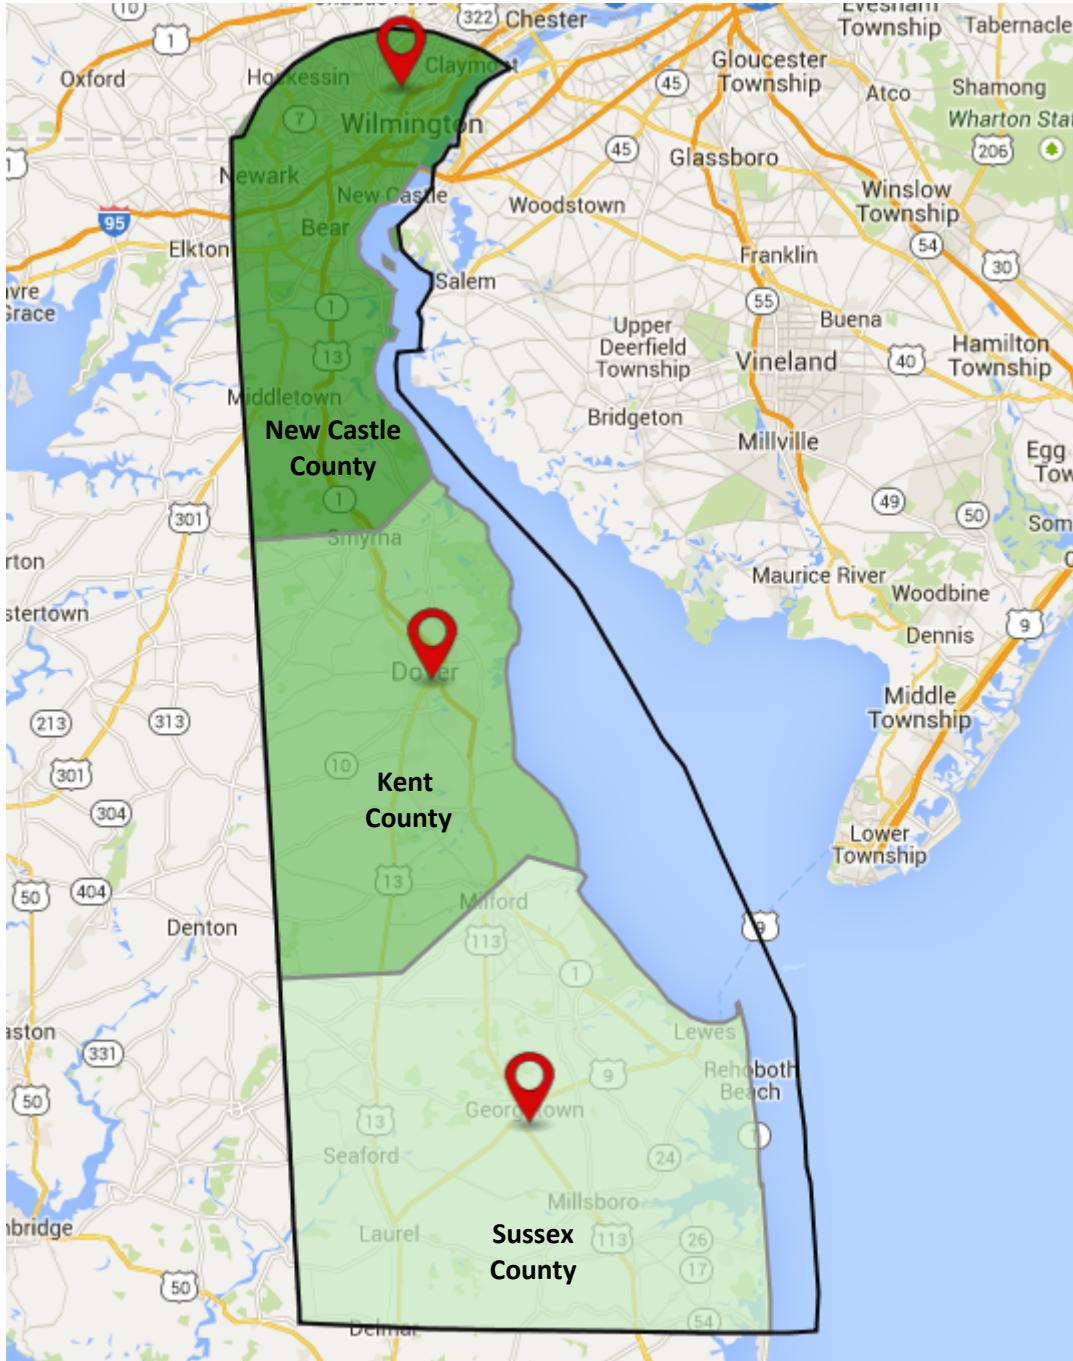

# Delaware Children's Advocacy Centers

CAC Locations by NCA Membership Status & Child (Under Age 18) Population by County

NCA Accredited Member

## Child Population - Ages 0 to 17 (2010 Census by County)

-  New Castle County - 125,079
-  Kent County - 40,379
-  Sussex County - 40,307