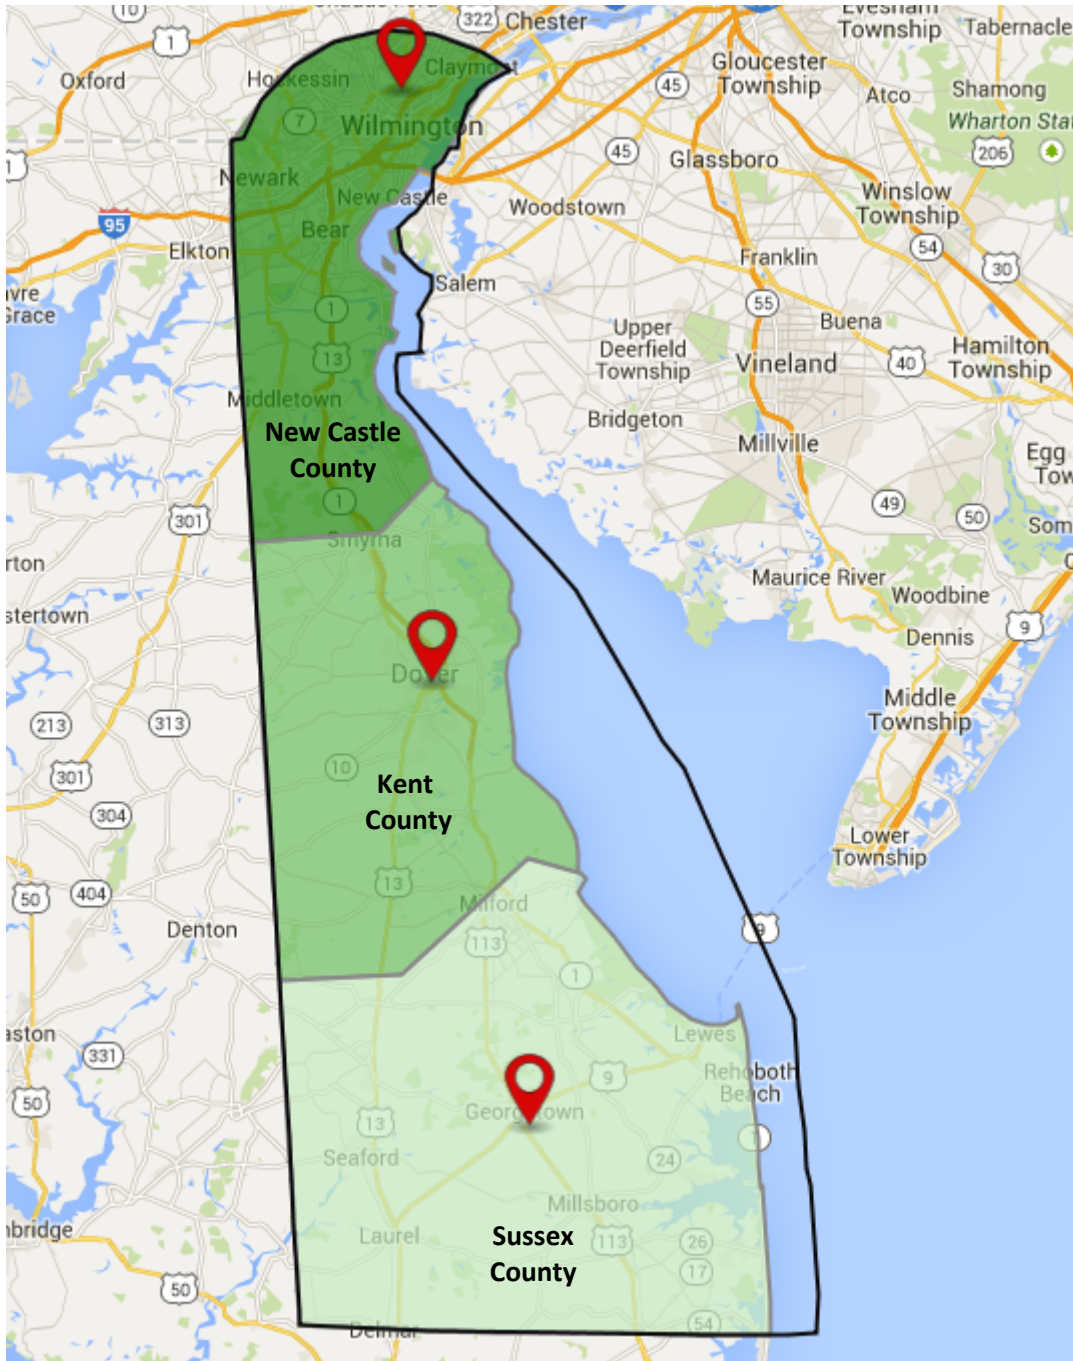

Delaware Children's Advocacy Centers

CAC Locations by NCA Membership Status & Child (Under Age 18) Population by County

NCA Accredited Member

Child Population - Ages 0 to 17 (2010 Census by County)

-  New Castle County - 125,079
-  Kent County - 40,379
-  Sussex County - 40,307