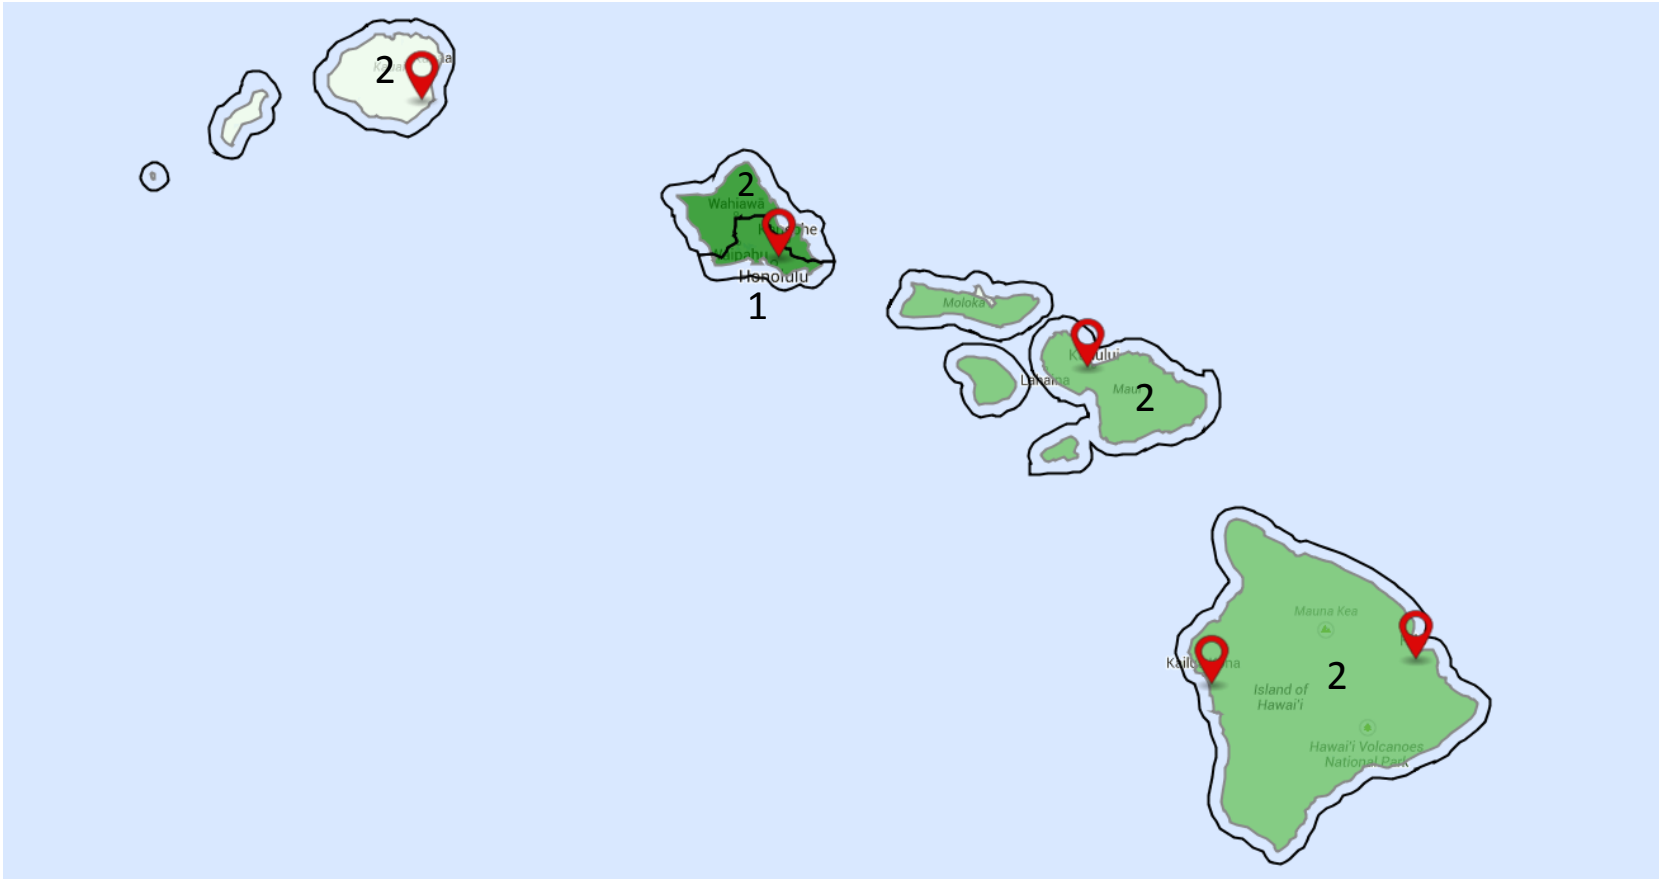

# Hawaii Children's Justice Centers

NCA Membership Status, Congressional Districts, Child (Under Age 18) Population by County

# Congressional District

National Children's Alliance Membership Status

 Accredited Member

Child Population by County, Age 0 to 17	
	<= 25,000
	<= 50,000
	> 50,000

HAWAII STATE CHAPTER OF CHILDREN'S JUSTICE CENTERS