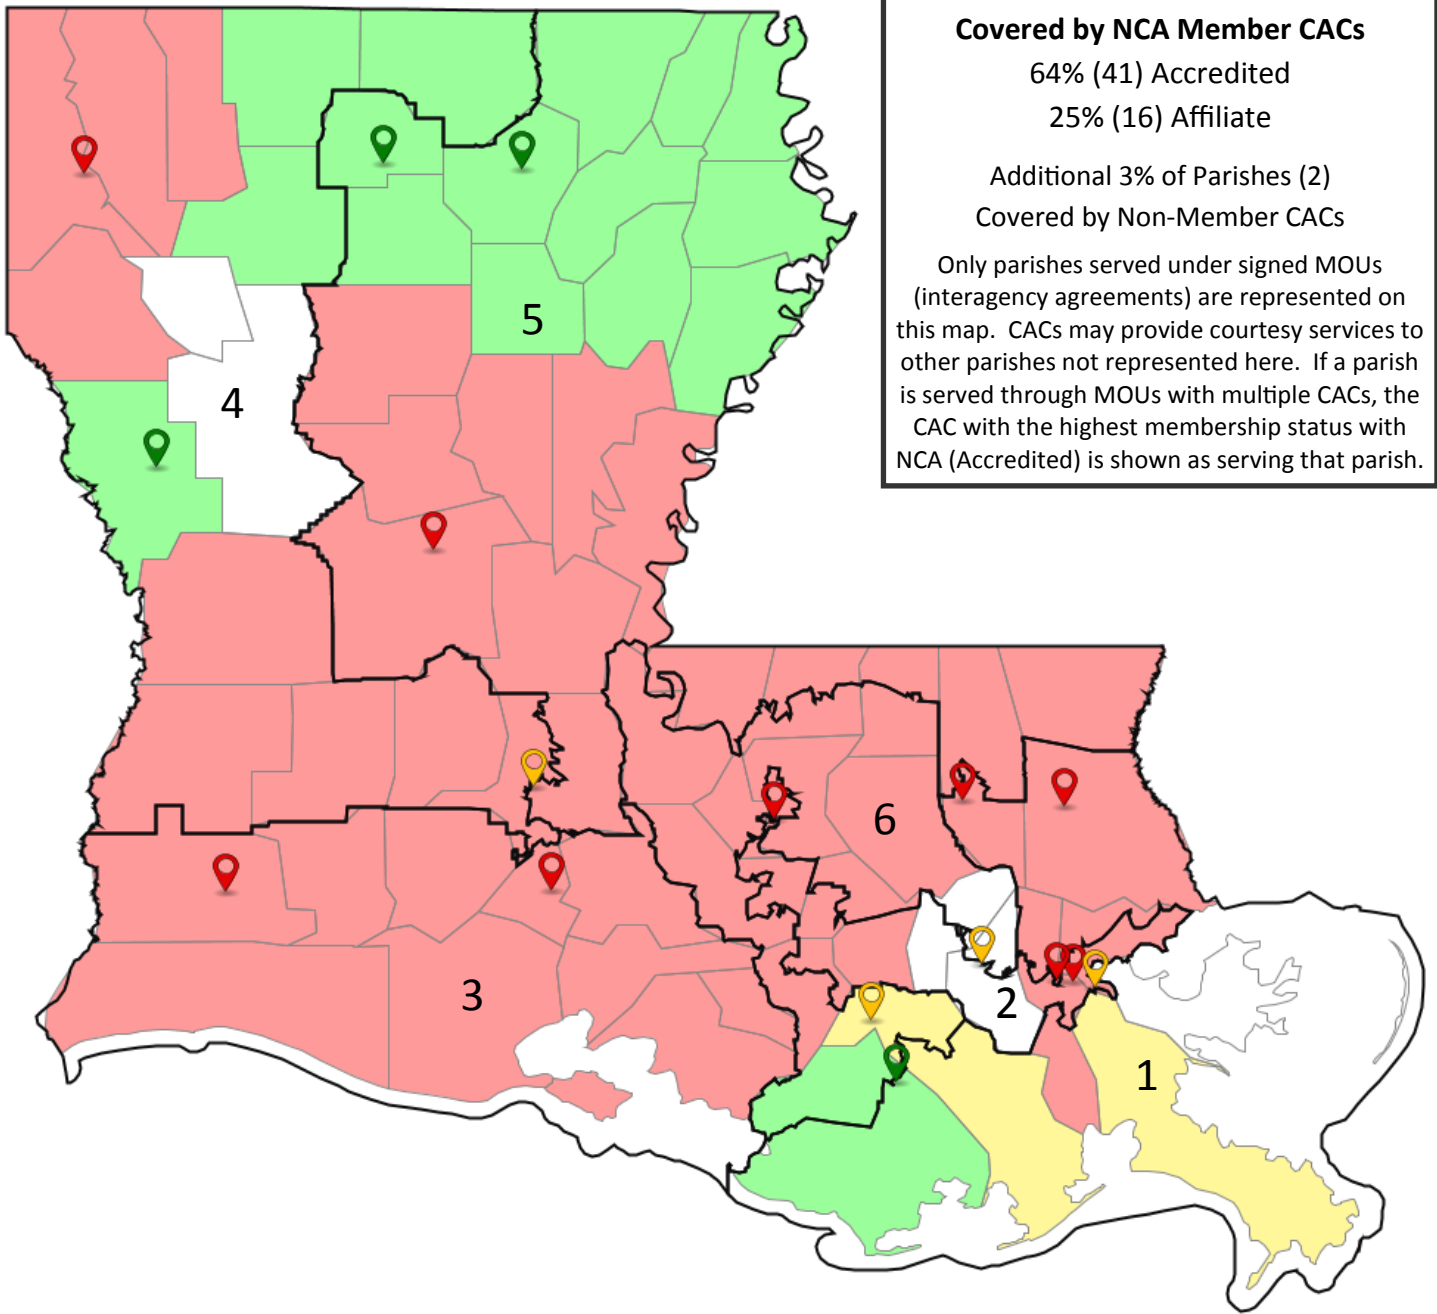

# Louisiana Children's Advocacy Centers

CAC Locations & County Equivalent (Parish) Coverage by NCA Membership Status, Congressional Districts

## National Children's Alliance Membership Status

- |  |                    |   |                                       |
|--|--------------------|---|---------------------------------------|
|  | Accredited Member  |  | Parish Served by an Accredited CAC    |
|  | Affiliate Member   |  | Parish Served by an Affiliate CAC     |
|  | Non-Member CAC/MDT |  | Parish Served by a Non-Member CAC/MDT |

# Congressional District

NATIONAL CHILDREN'S ALLIANCE®