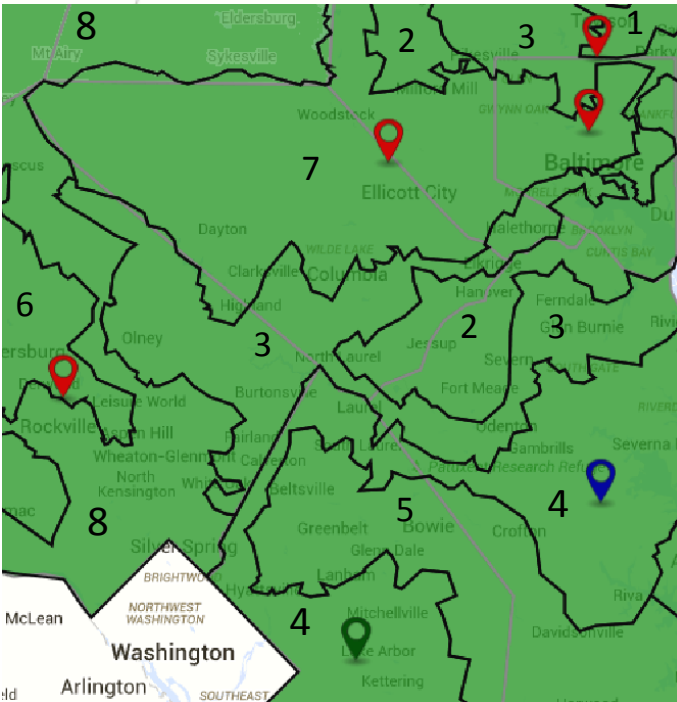

Maryland Children's Advocacy Centers

NCA Membership Status, Congressional Districts, Child (Under Age 18) Population by County

Baltimore/Washington Metro Area

Maryland Children's Alliance, Inc.

NATIONAL CHILDREN'S ALLIANCE®