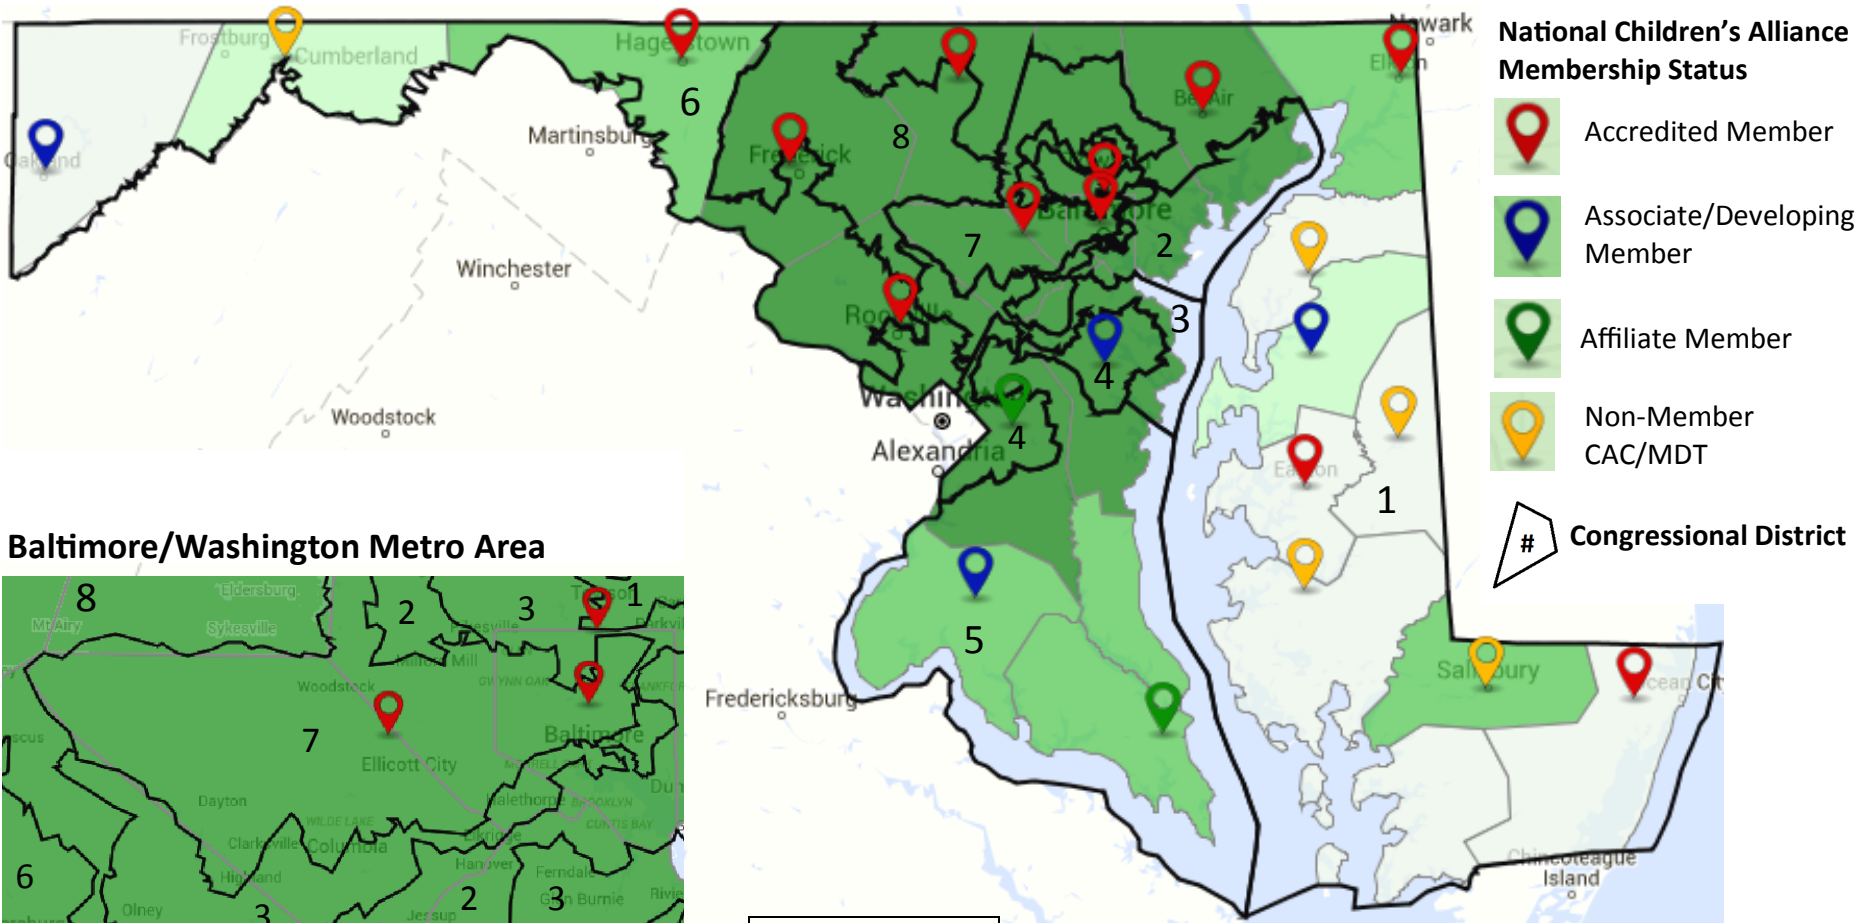

Maryland Children's Advocacy Centers

NCA Membership Status, Congressional Districts, Child (Under Age 18) Population by County

Baltimore/Washington Metro Area

Maryland Children's Alliance, Inc.

NATIONAL CHILDREN'S ALLIANCE®