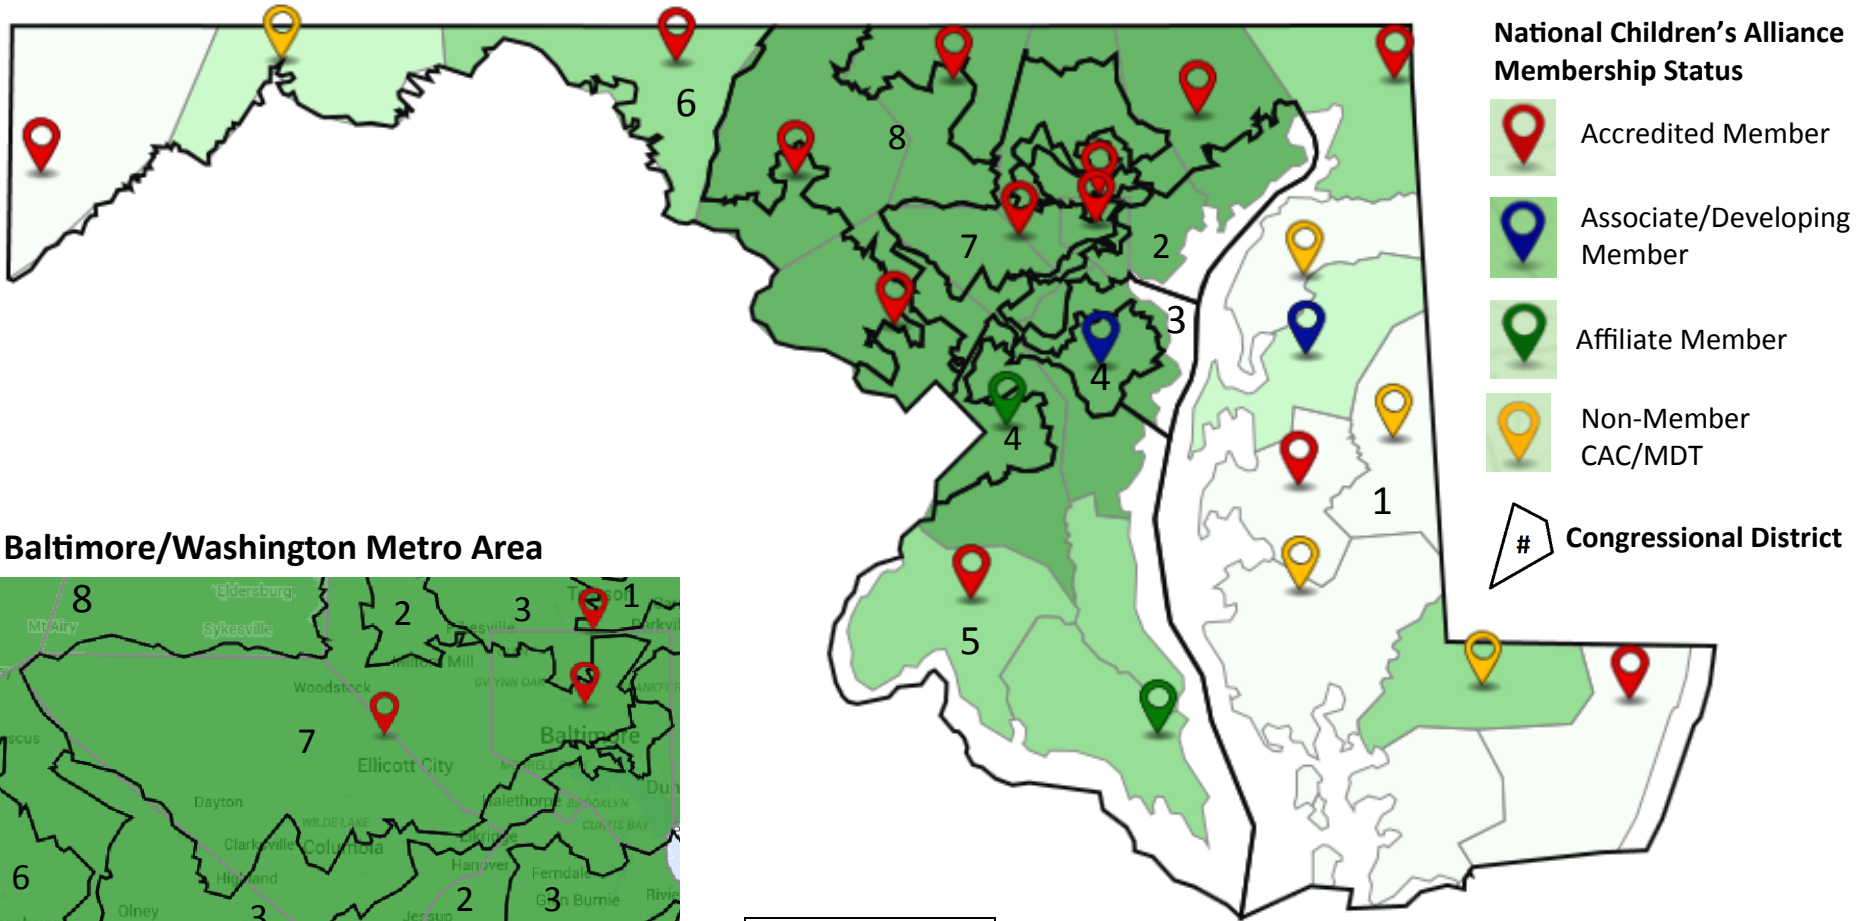

Maryland Children's Advocacy Centers

NCA Membership Status, Congressional Districts, Child (Under Age 18) Population by County

Baltimore/Washington Metro Area