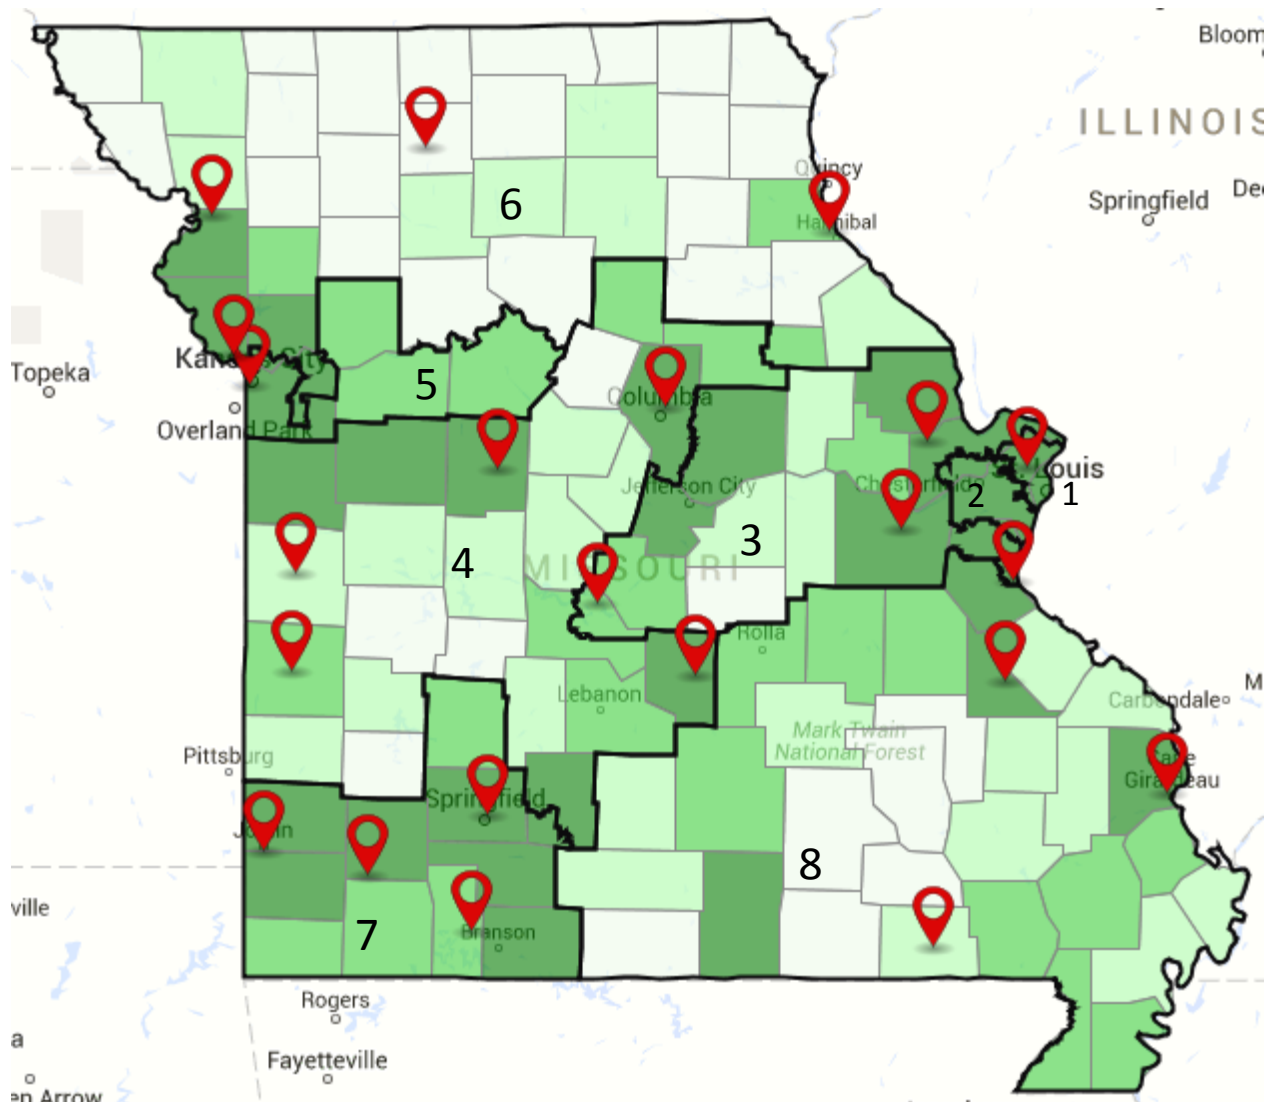

# Missouri Children's Advocacy Centers

NCA Membership Status, Congressional Districts, Child (Under Age 18) Population by County

## National Children's Alliance Membership Status

Accredited Member

# Congressional District

Child Population by County, Age 0 to 17

Lightest green:  $\leq 2,500$

Light green:  $\leq 5,000$

Medium green:  $\leq 10,000$

Darkest green:  $> 10,000$

MISSOURI

**KIDSFIRST**