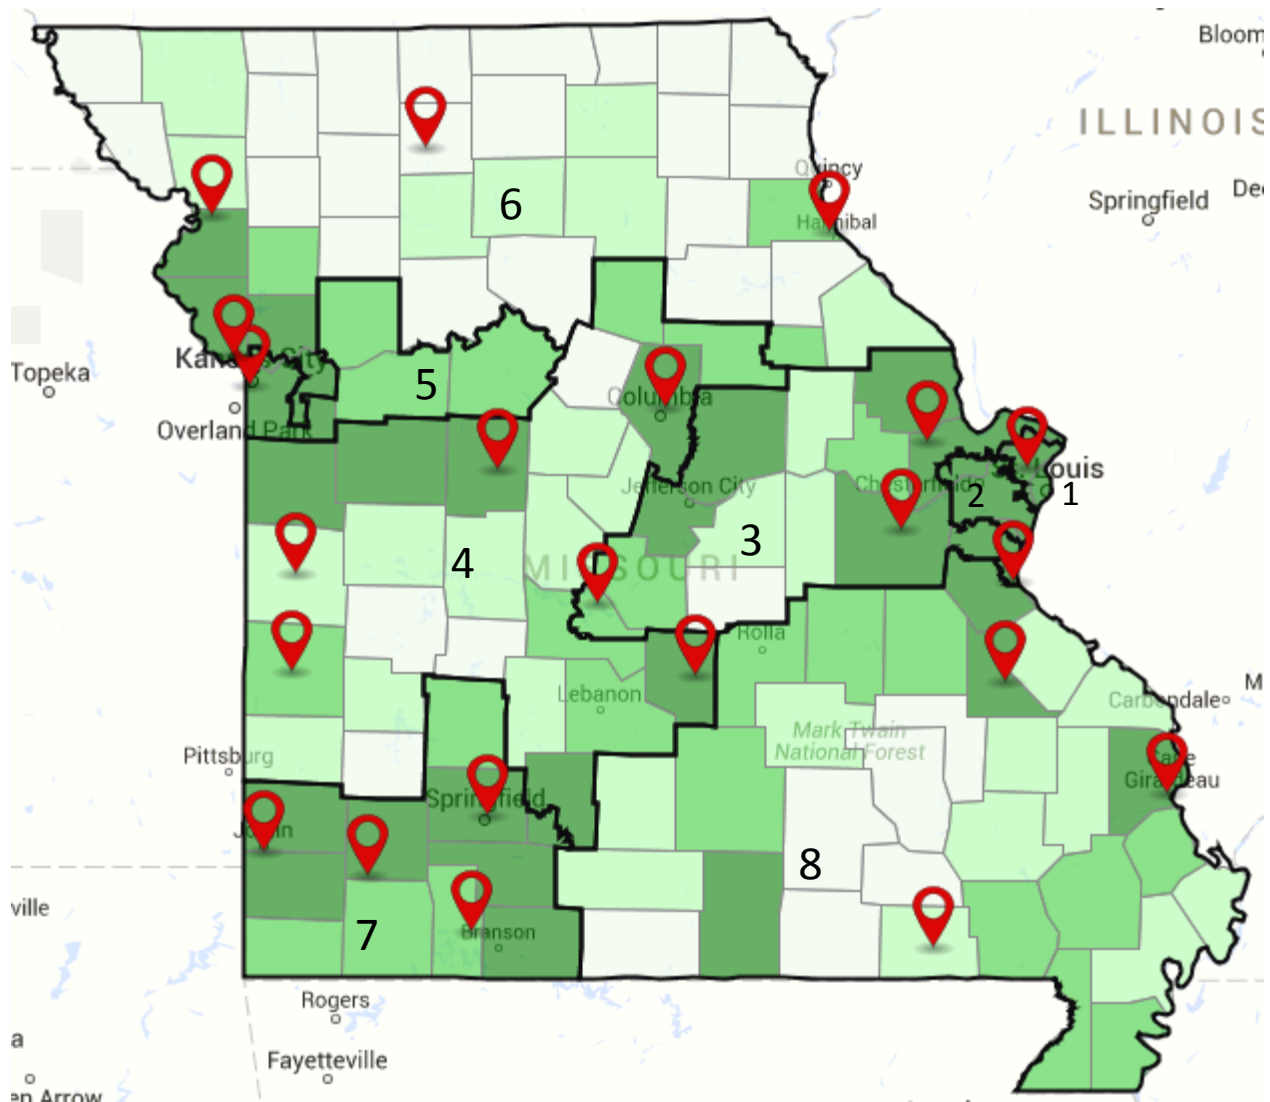

# Missouri Children's Advocacy Centers

NCA Membership Status, Congressional Districts, Child (Under Age 18) Population by County

## National Children's Alliance Membership Status

Accredited Member

Congressional District

Child Population by County, Age 0 to 17

Lightest green:  $\leq 2,500$

Light green:  $\leq 5,000$

Medium green:  $\leq 10,000$

Darkest green:  $> 10,000$

MISSOURI

**KIDSFIRST**

Ending Child Abuse Now

NATIONAL CHILDREN'S ALLIANCE®