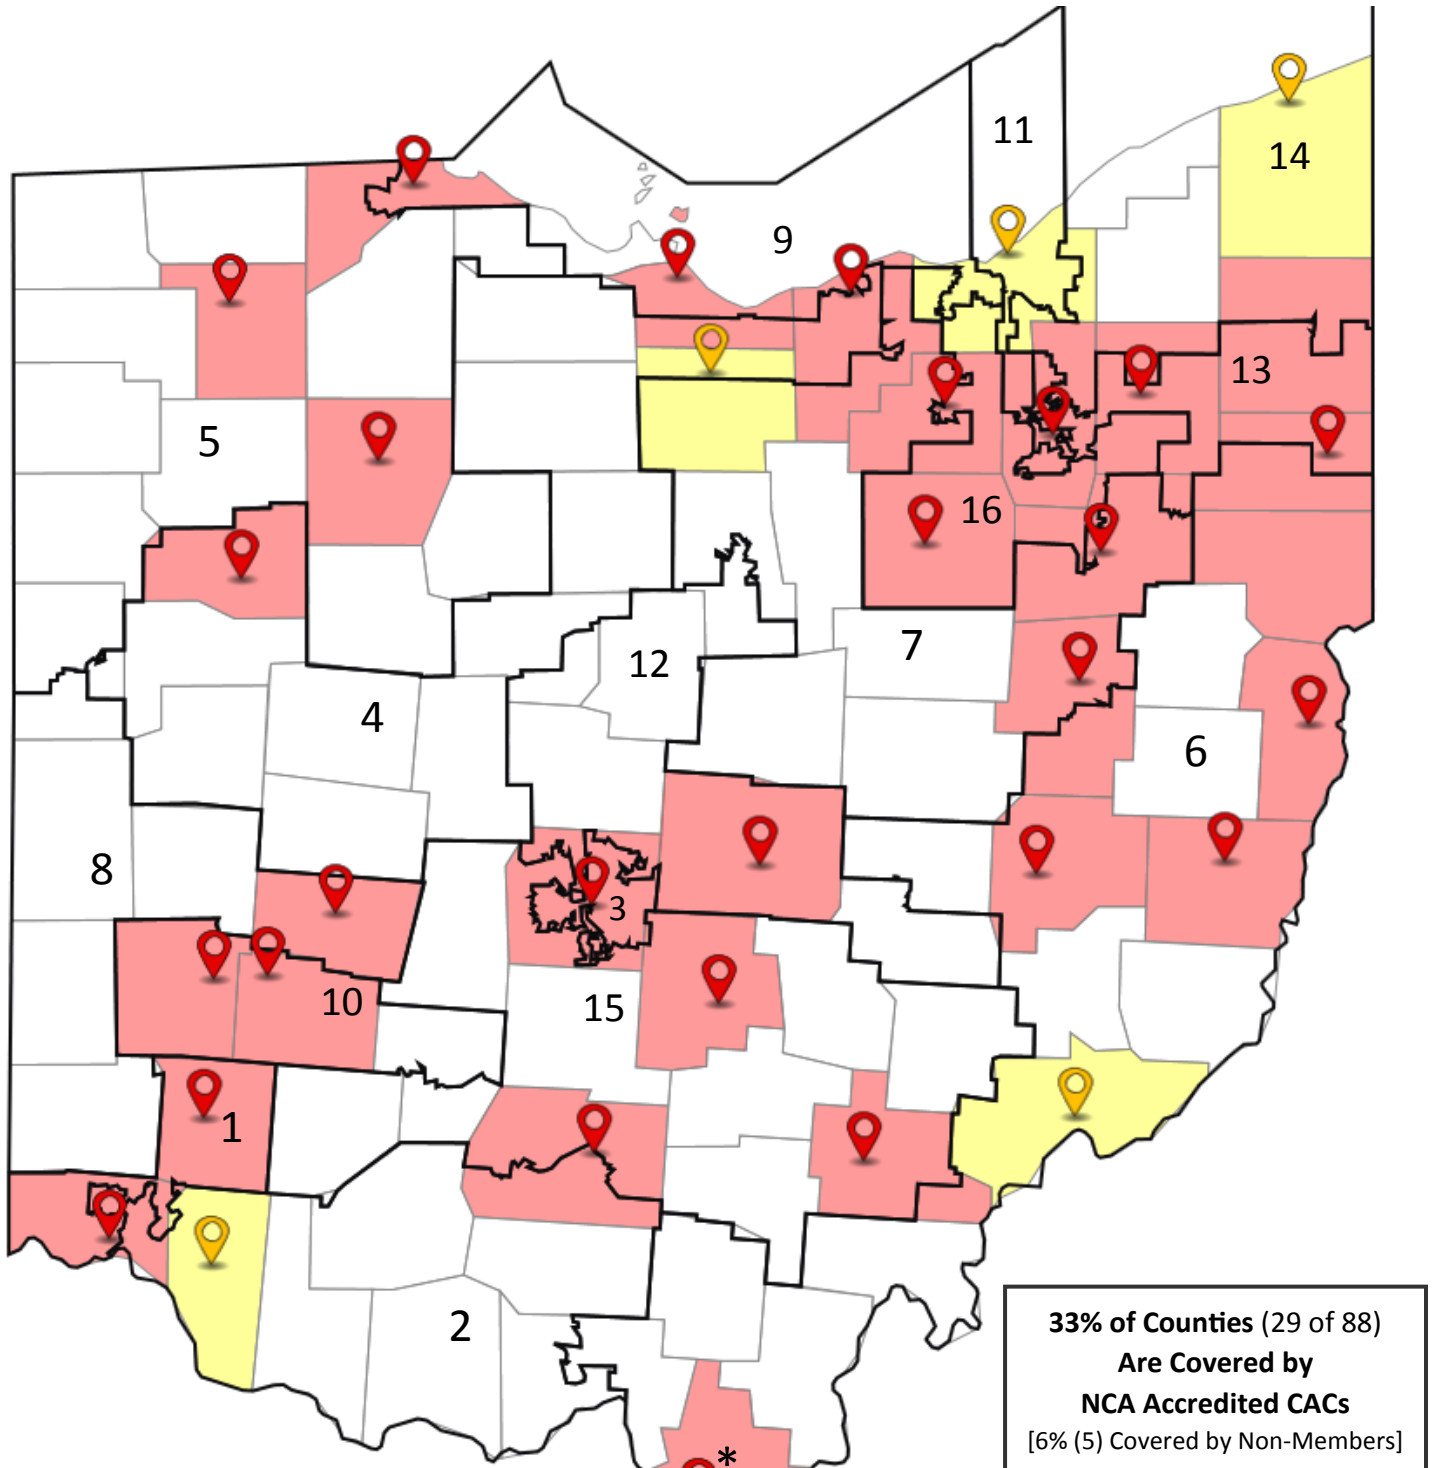

Ohio Children's Advocacy Centers

CAC Locations, Coverage Areas by NCA Membership Status Level, Congressional Districts

National Children's Alliance Membership Status

-  Accredited Member
-  Non-Member CAC/MDT
-  County Served by an Accredited CAC
-  County Served by a Non-Member CAC/MDT

* Hope's Place in Ashland, KY Serves Lawrence County, Ohio