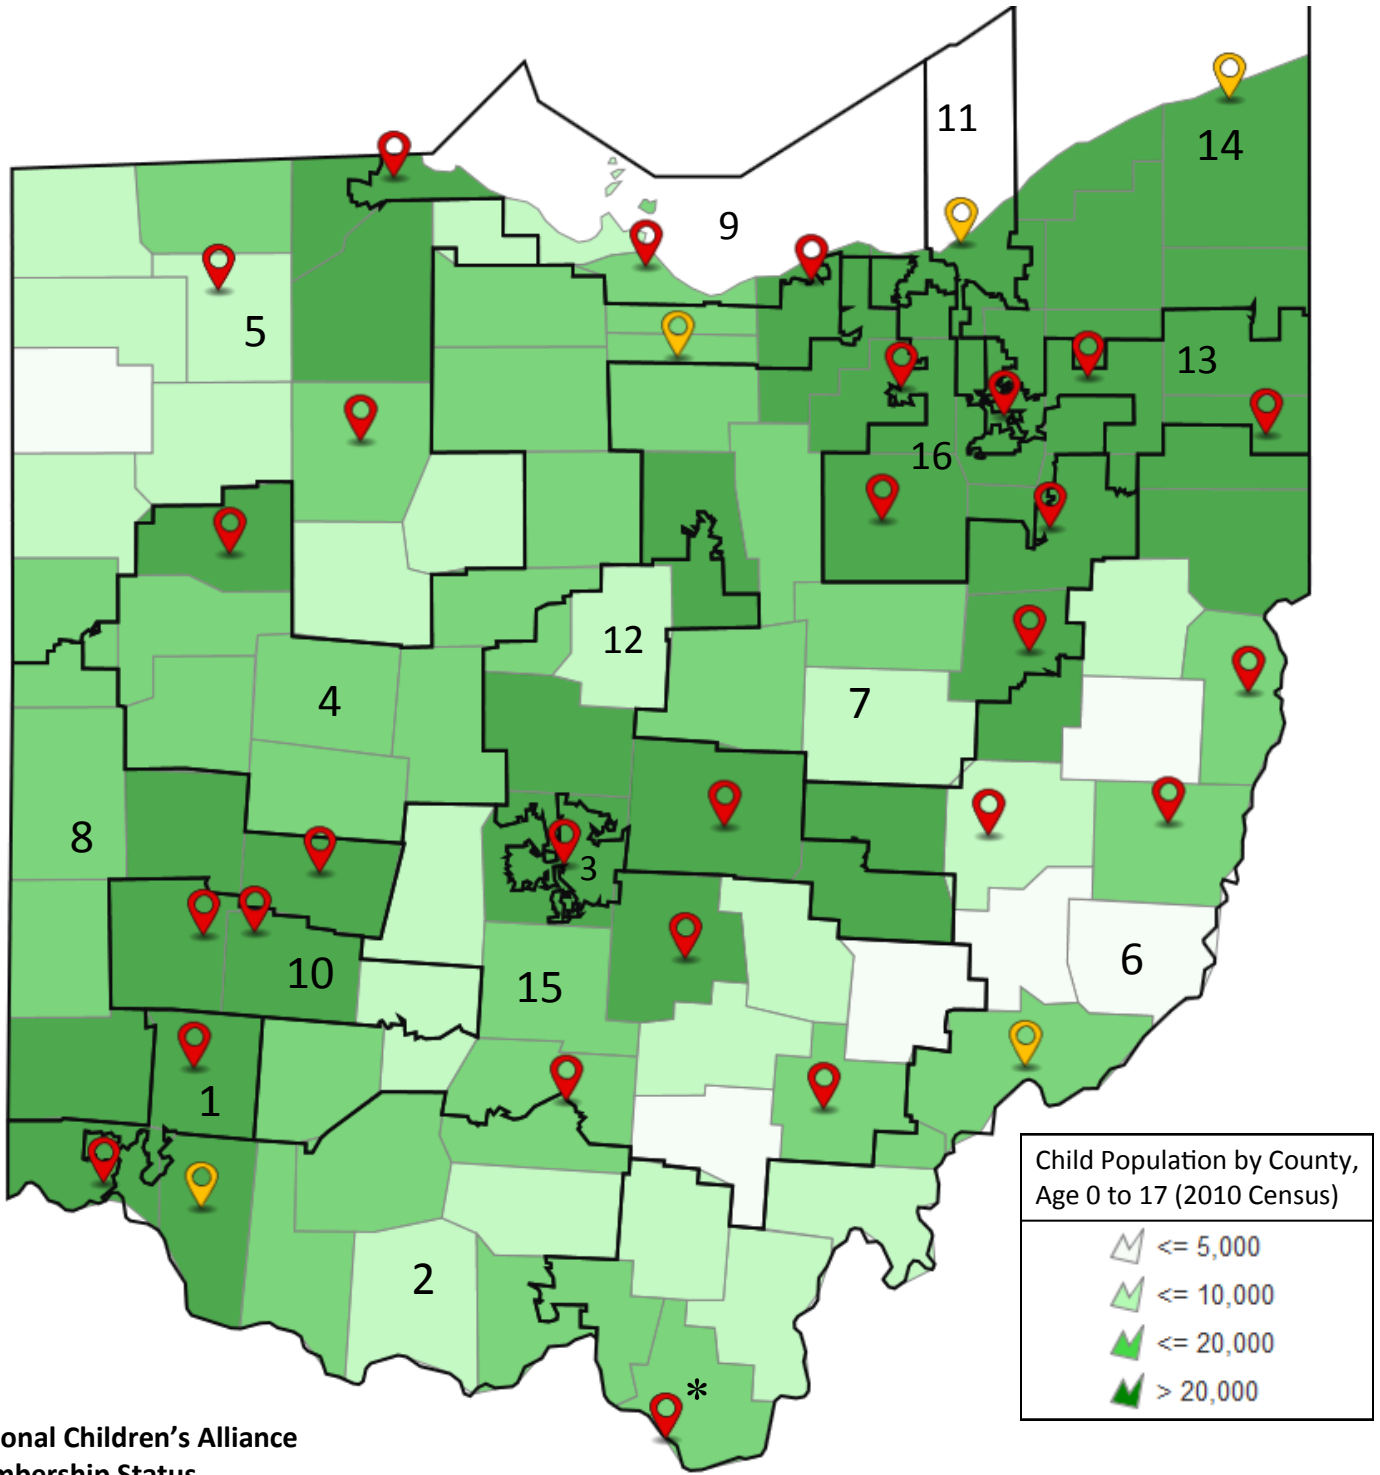

# Ohio Children's Advocacy Centers

NCA Membership Status, Congressional Districts, Child (Under Age 18) Population by County

## National Children's Alliance Membership Status

 Accredited Member

 Non-Member CAC/MDT

\* Hope's Place in Ashland, KY  
Serves Lawrence County, Ohio