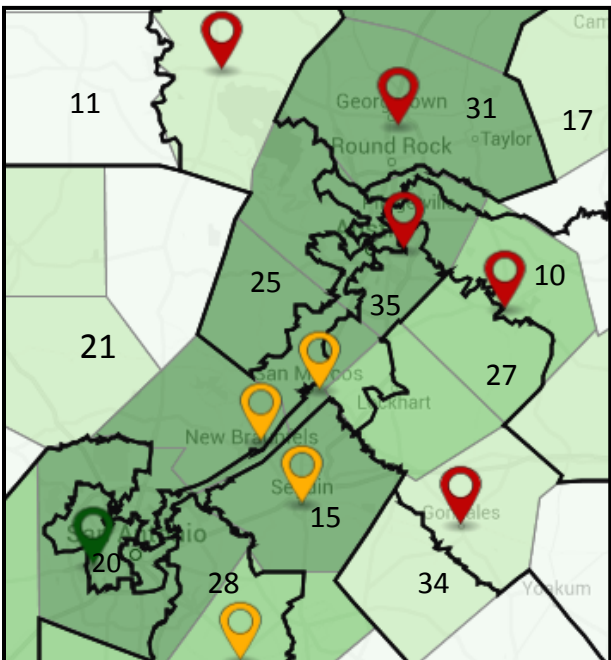

Texas Children's Advocacy Centers

NCA Membership Status, Congressional Districts, Child (Under 18) Population by County

Congressional District

Austin & San Antonio Metropolitan Areas

National Children's Alliance Membership Status

- Accredited Member
- Associate/Developing Member
- Affiliate Member
- Non-Member CAC/MDT

Texas Children's Advocacy Centers

NCA Membership Status, Congressional Districts, Child (Under 18) Population by County

Congressional District

National Children's Alliance Membership Status

-  Accredited Member
-  Non-Member CAC/MDT