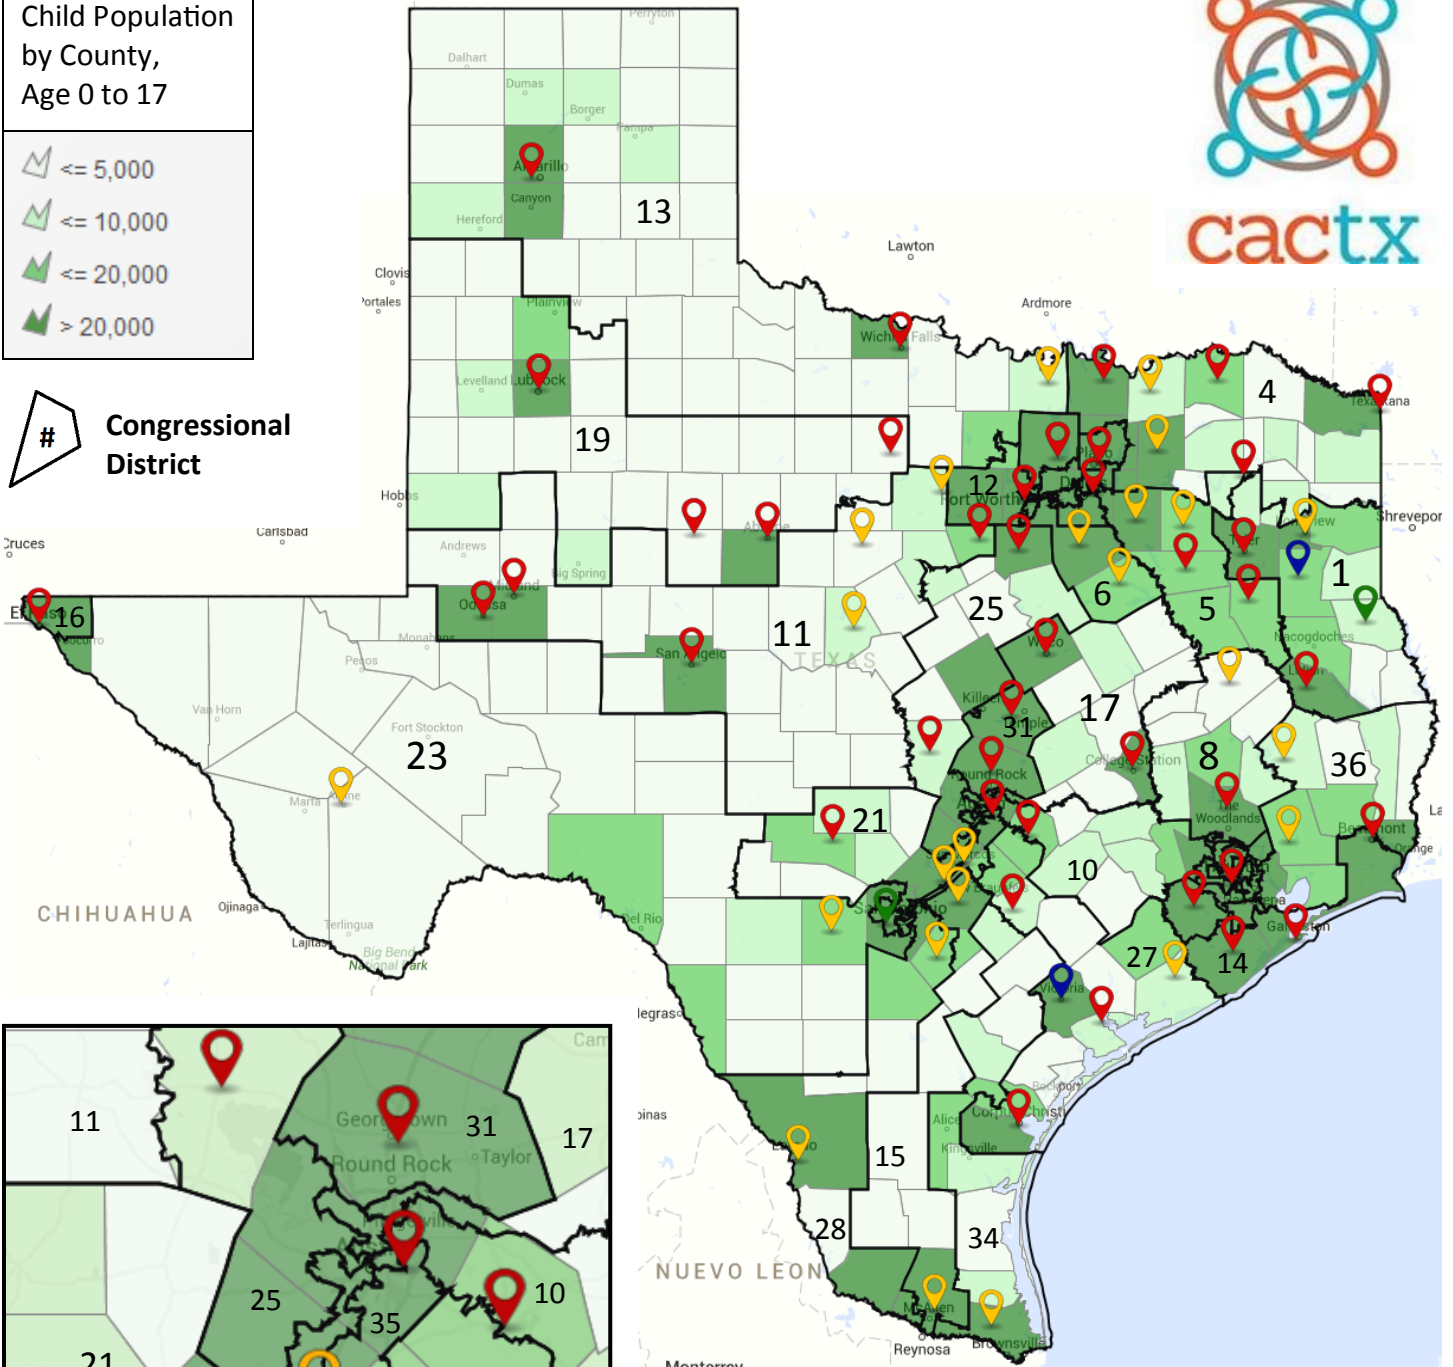

Texas Children's Advocacy Centers

NCA Membership Status, Congressional Districts, Child (Under 18) Population by County

Congressional District

Austin & San Antonio Metropolitan Areas

National Children's Alliance Membership Status

- Accredited Member
- Associate/Developing Member
- Affiliate Member
- Non-Member CAC/MDT

Texas Children's Advocacy Centers

NCA Membership Status, Congressional Districts, Child (Under 18) Population by County

Congressional District

National Children's Alliance Membership Status

-  Accredited Member
-  Non-Member CAC/MDT