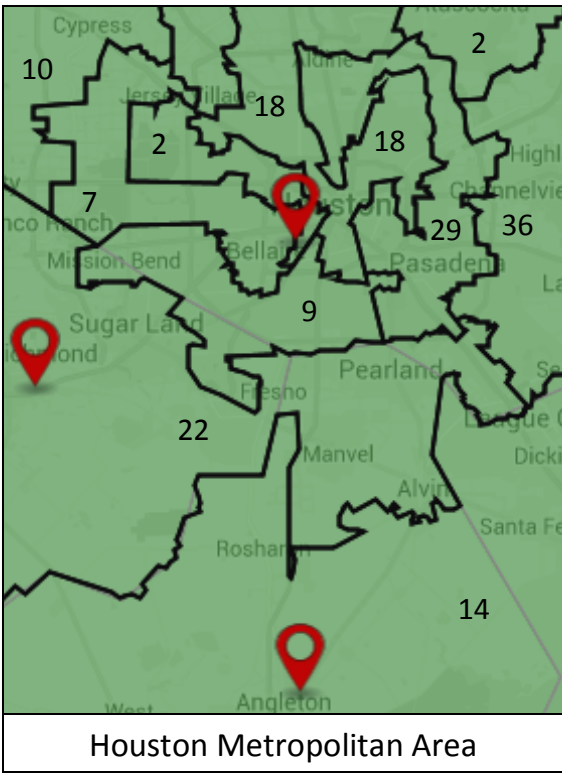

Texas Children's Advocacy Centers

NCA Membership Status, Congressional Districts, Child (Under 18) Population by County

Congressional District

Austin & San Antonio Metropolitan Areas

National Children's Alliance Membership Status

- Accredited Member
- Associate/Developing Member
- Affiliate Member
- Non-Member CAC/MDT

Texas Children's Advocacy Centers

NCA Membership Status, Congressional Districts, Child (Under 18) Population by County

Congressional District

National Children's Alliance Membership Status

-  Accredited Member
-  Non-Member CAC/MDT