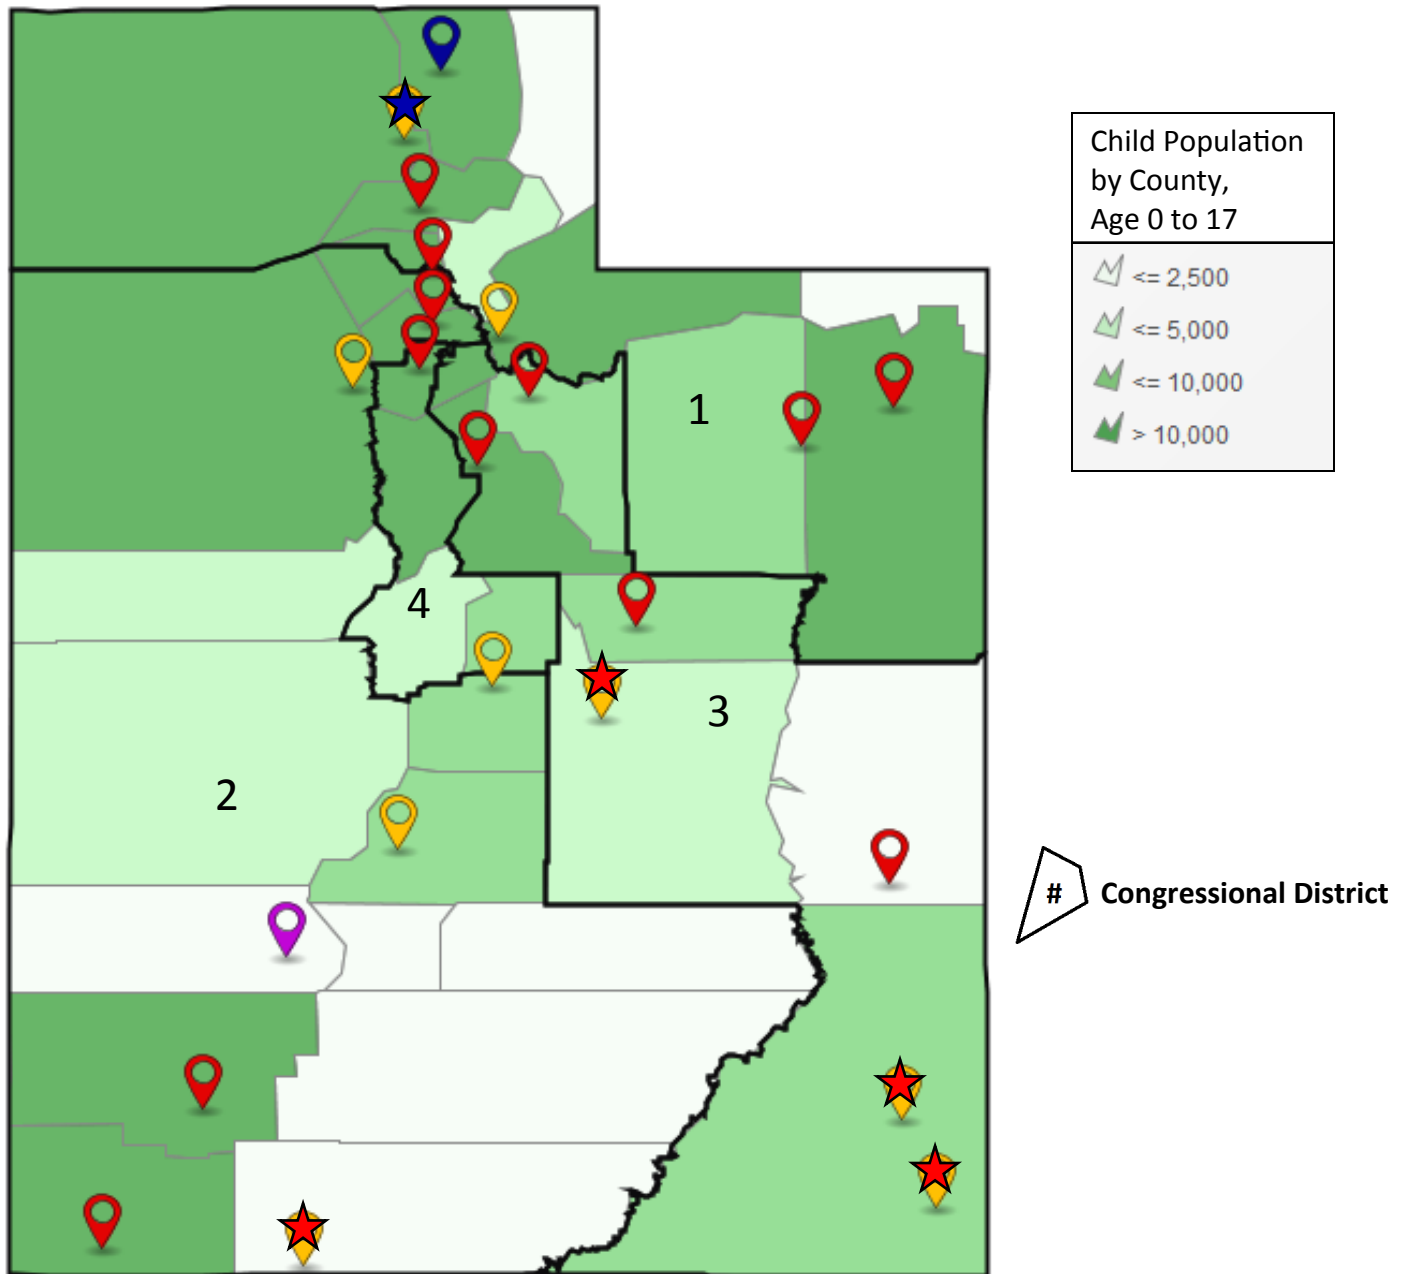

Utah Children's Justice Centers

Membership Status, Congressional Districts, Child (Under Age 18) Population by County

National Children's Alliance Membership Status

- | | | | |
|--|---------------------------------|--|----------------------------------------------|
| | Accredited Member | | Non-Member CJC/MDT |
| | Associate/Developing Member | | Non-Member Satellite of an Accredited CJC |
| | NCA-Recognized Satellite Member | | Non-Member Satellite of an Associate/Dev CJC |

Utah Children's Justice Center Program