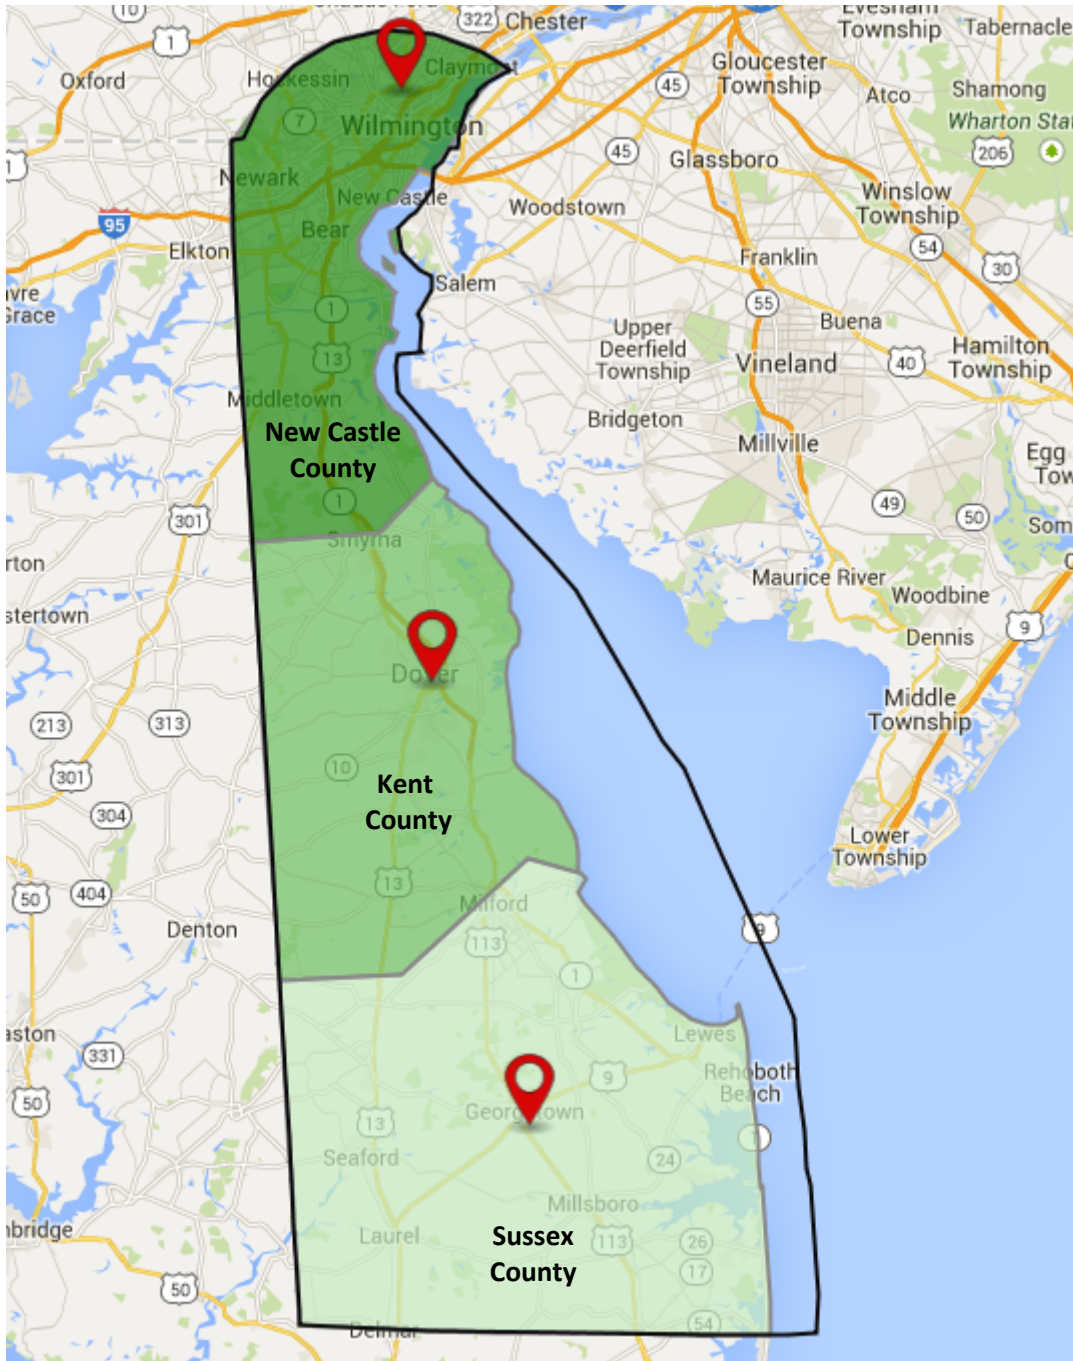

# Delaware Children's Advocacy Centers

CAC Locations by NCA Membership Status & Child (Under Age 18) Population by County

NCA Accredited Member

## Child Population - Ages 0 to 17 (2010 Census by County)

-  New Castle County - 125,079
-  Kent County - 40,379
-  Sussex County - 40,307