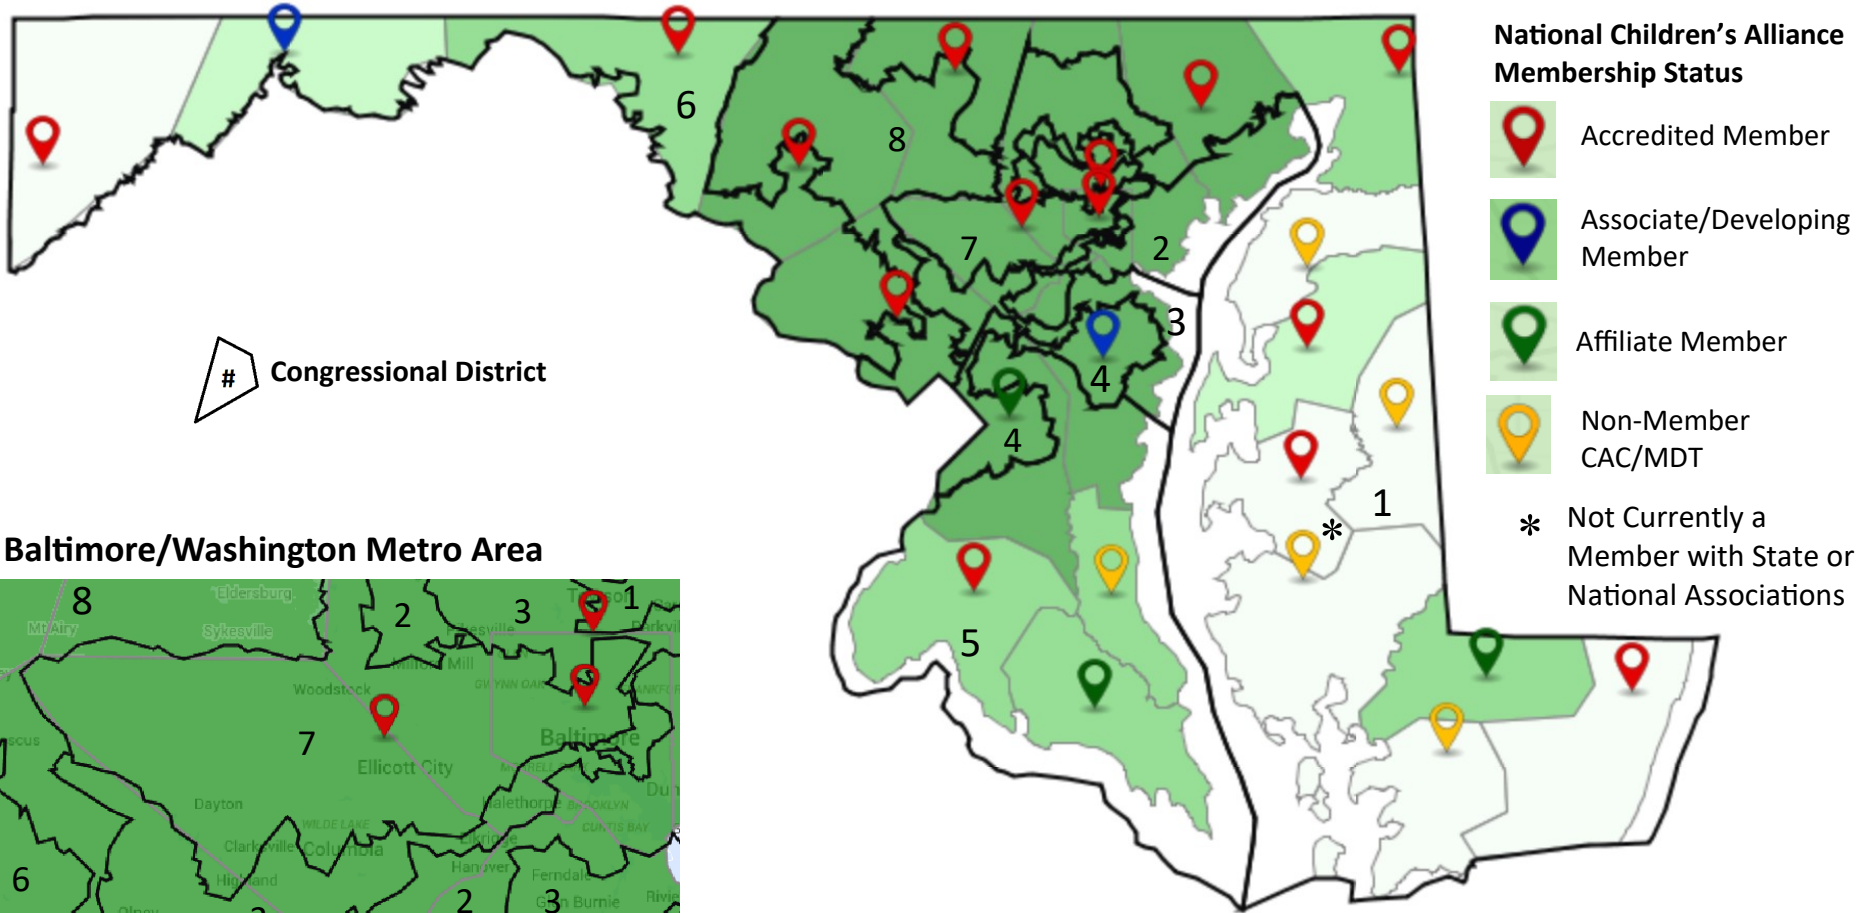

Maryland Children's Advocacy Centers

NCA Membership Status, Congressional Districts, Child (Under Age 18) Population by County

Baltimore/Washington Metro Area