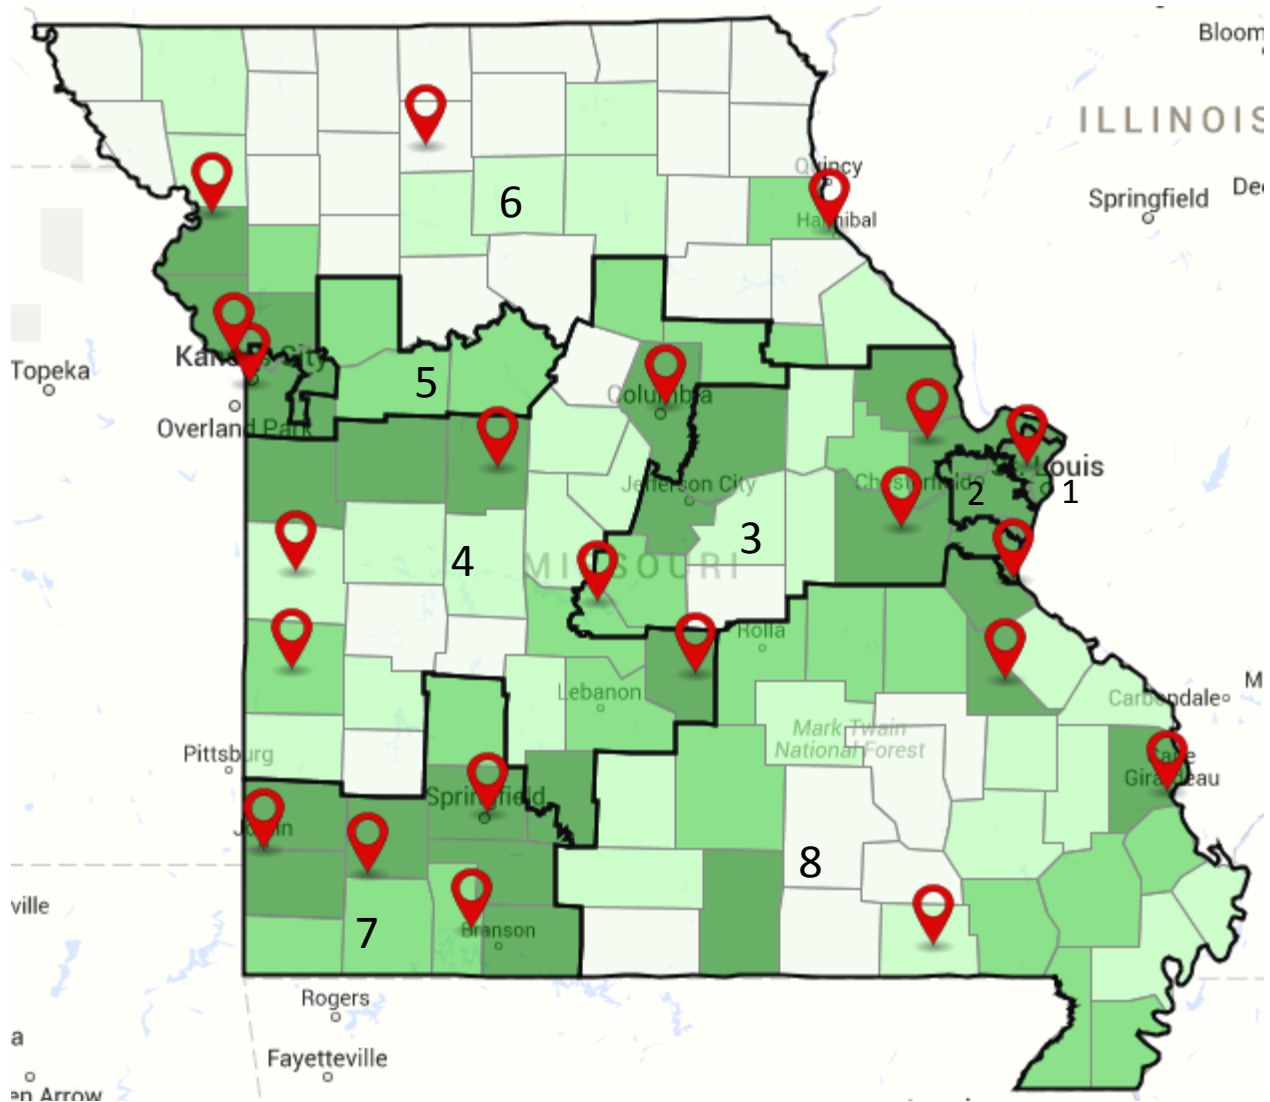

Missouri Children's Advocacy Centers

NCA Membership Status, Congressional Districts, Child (Under Age 18) Population by County

National Children's Alliance Membership Status

Accredited Member

Congressional District

Child Population by County, Age 0 to 17

Lightest green: $\leq 2,500$

Light green: $\leq 5,000$

Medium green: $\leq 10,000$

Darkest green: $> 10,000$

MISSOURI

KIDSFIRST

Ending Child Abuse Now