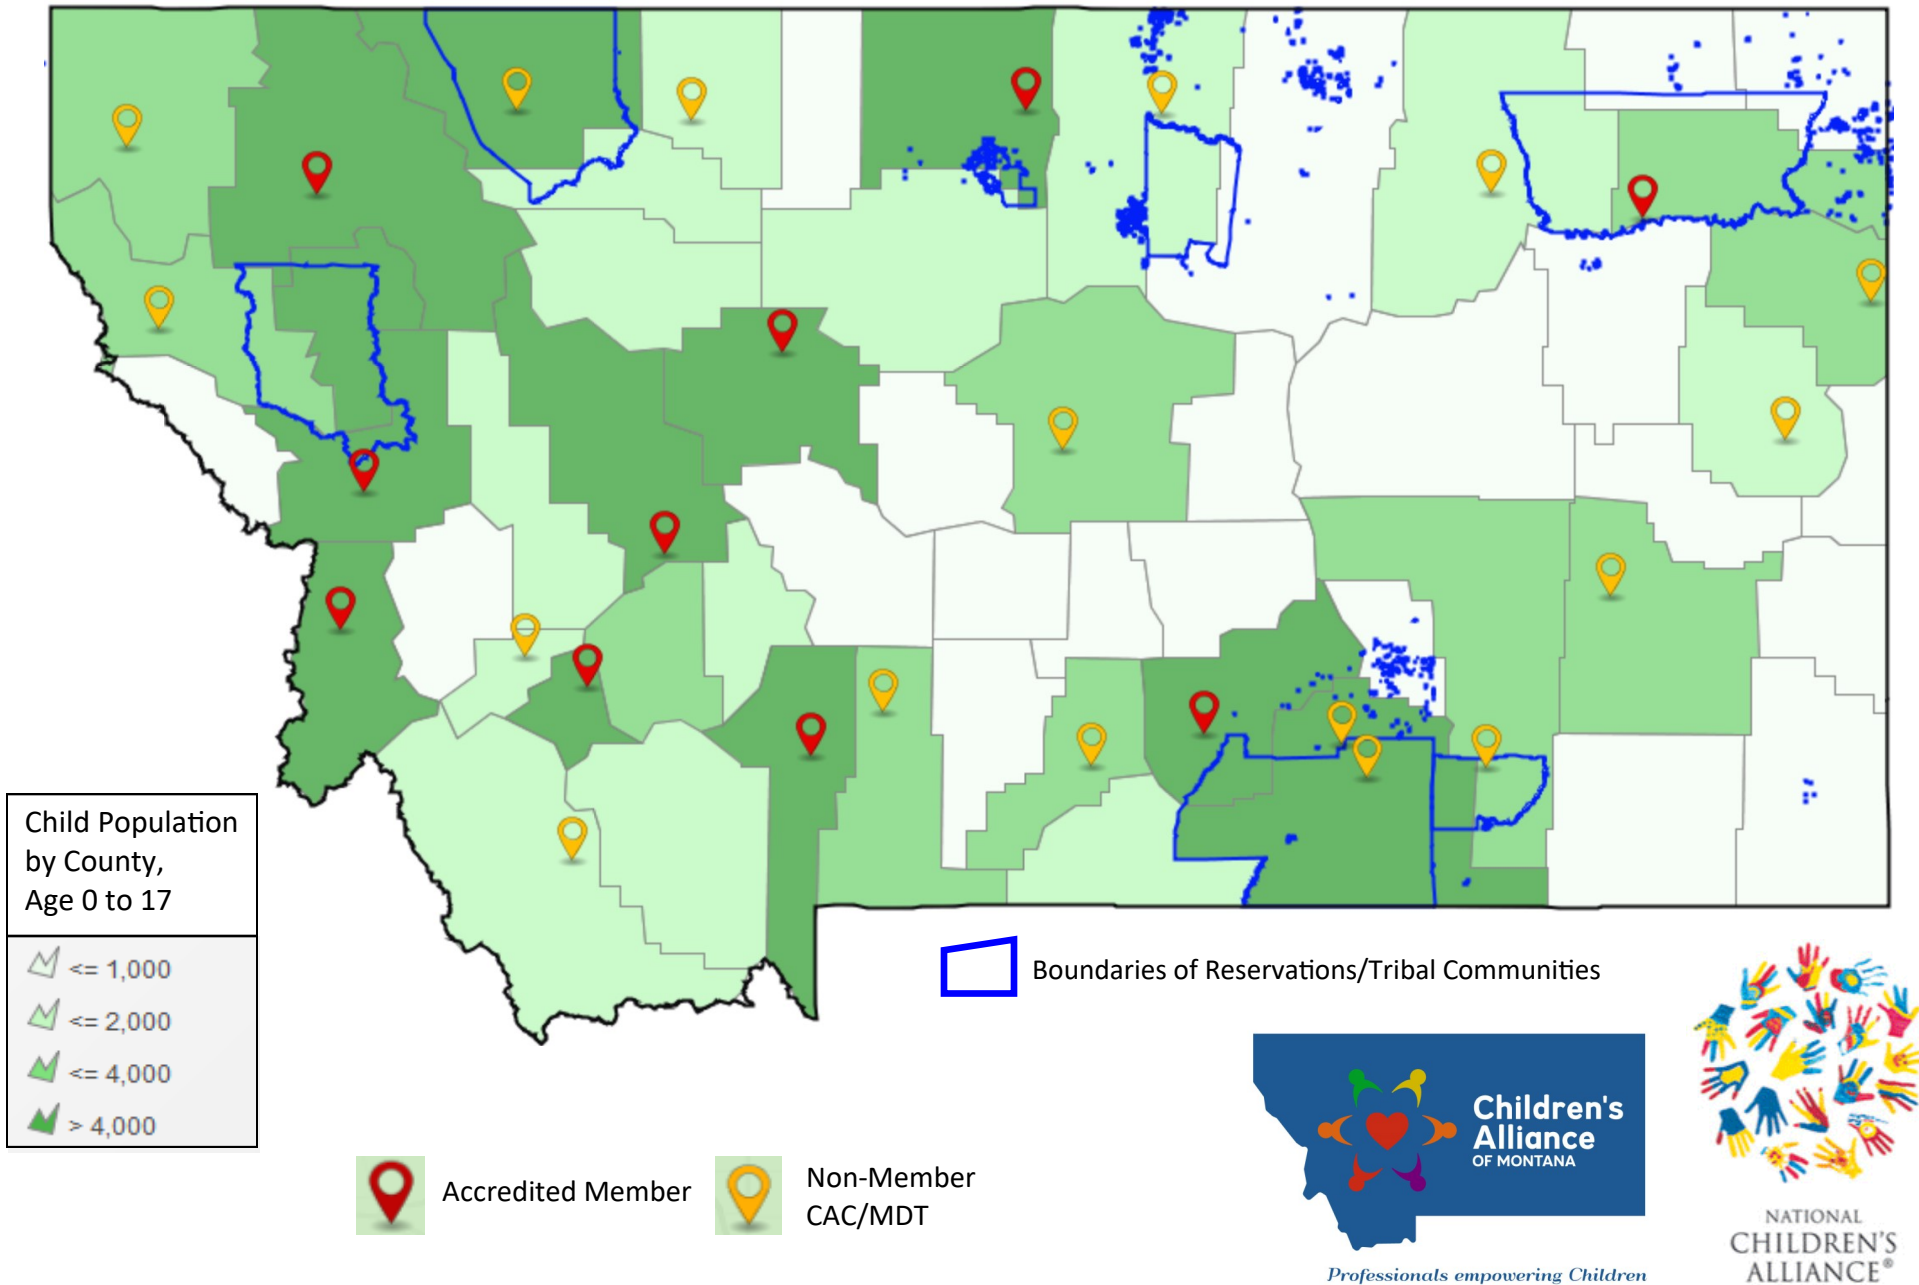

Montana Children's Advocacy Centers

CAC Locations by NCA Membership Status and Child (Under Age 18) Population by County

Professionals empowering Children

NATIONAL
CHILDREN'S
ALLIANCE®