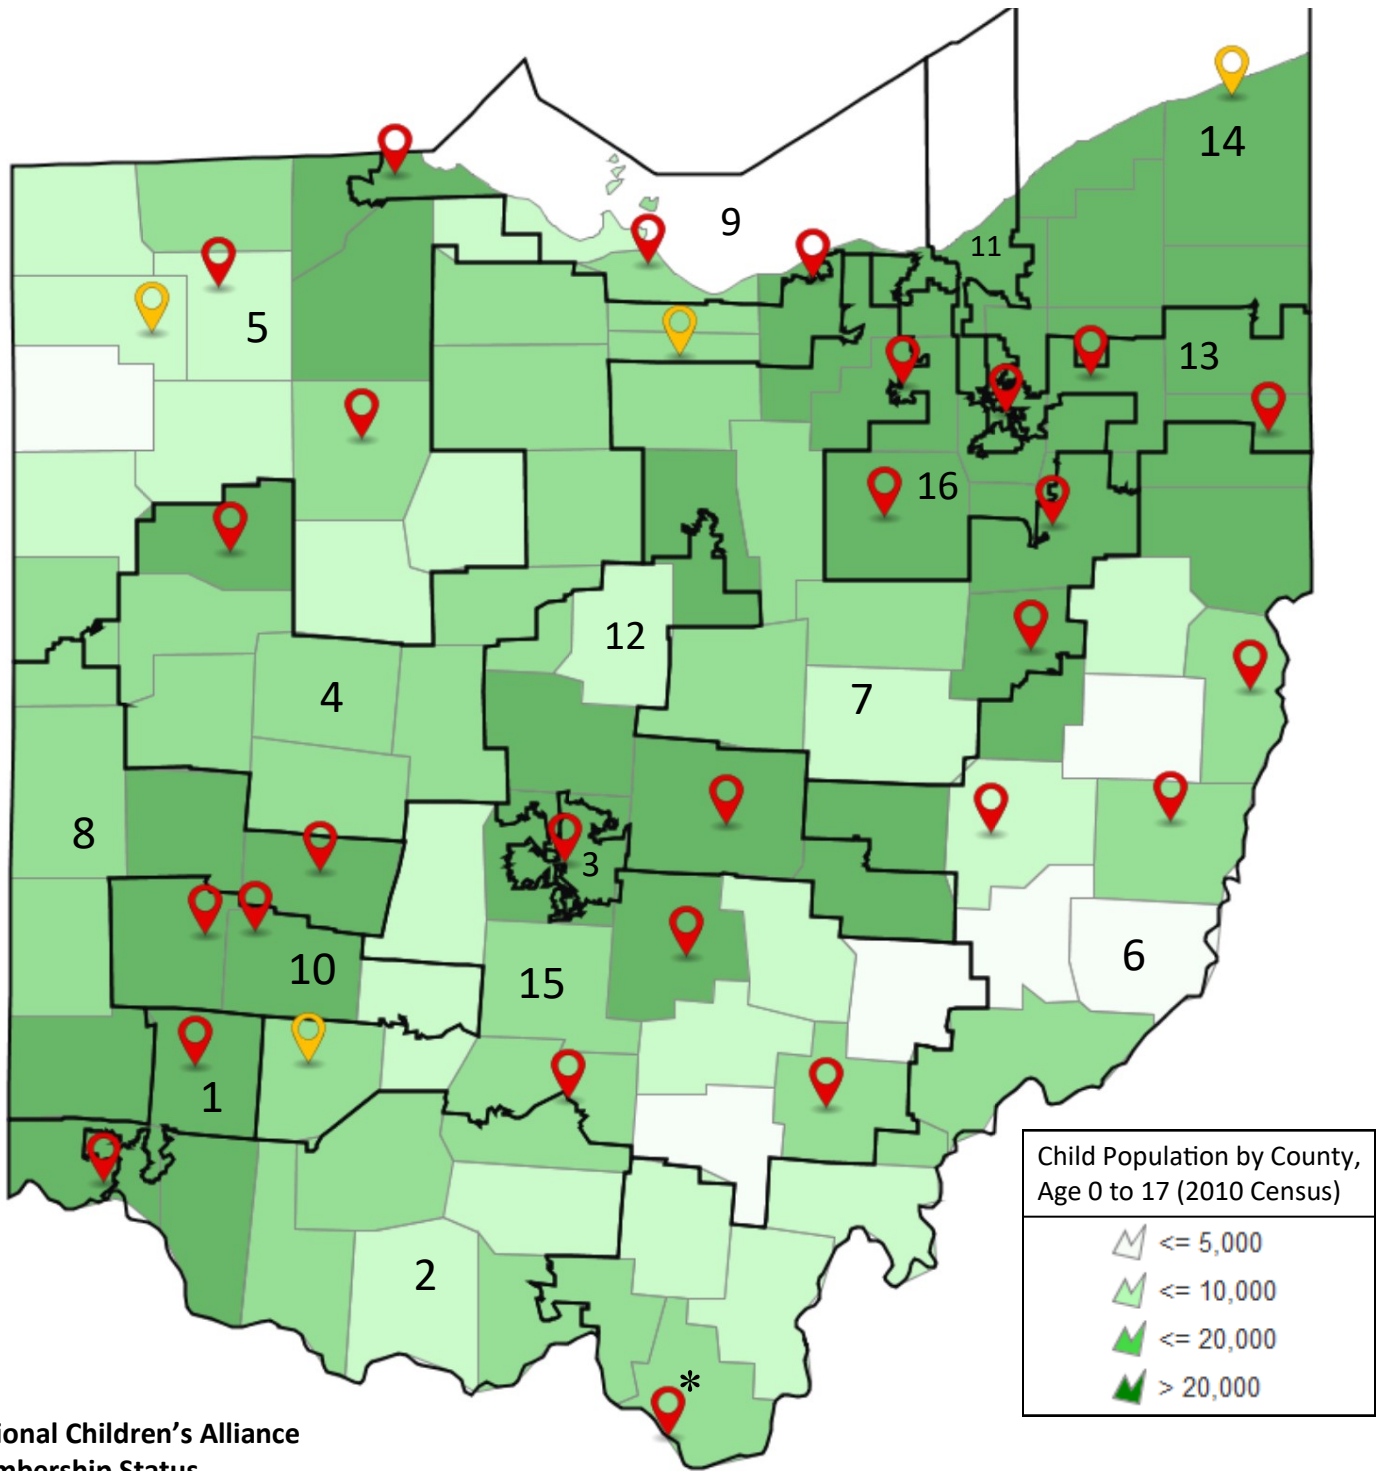

Ohio Children's Advocacy Centers

NCA Membership Status, Congressional Districts, Child (Under Age 18) Population by County

National Children's Alliance Membership Status

-  Accredited Member
-  Non-Member CAC/MDT

* Hope's Place in Ashland, KY
Serves Lawrence County, Ohio