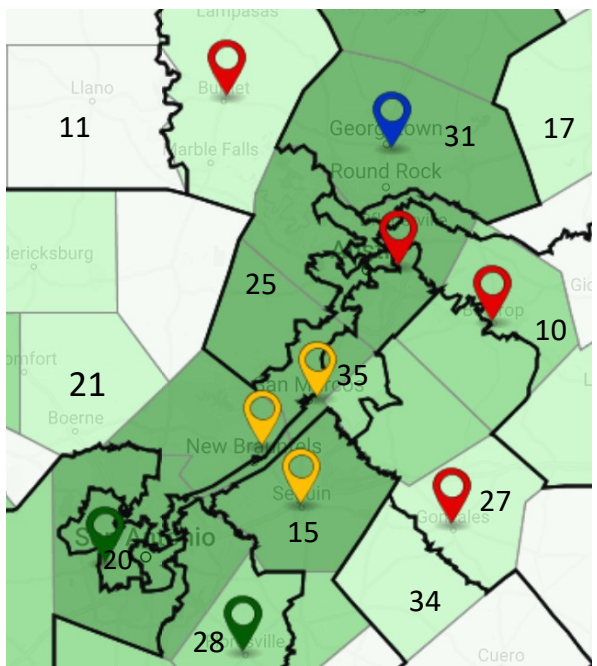

# Texas Children's Advocacy Centers

NCA Membership Status, Congressional Districts, Child (Under 18) Population by County

Austin & San Antonio Metropolitan Areas

## National Children's Alliance Membership Status

# Texas Children's Advocacy Centers

NCA Membership Status, Congressional Districts, Child (Under 18) Population by County

# Congressional District