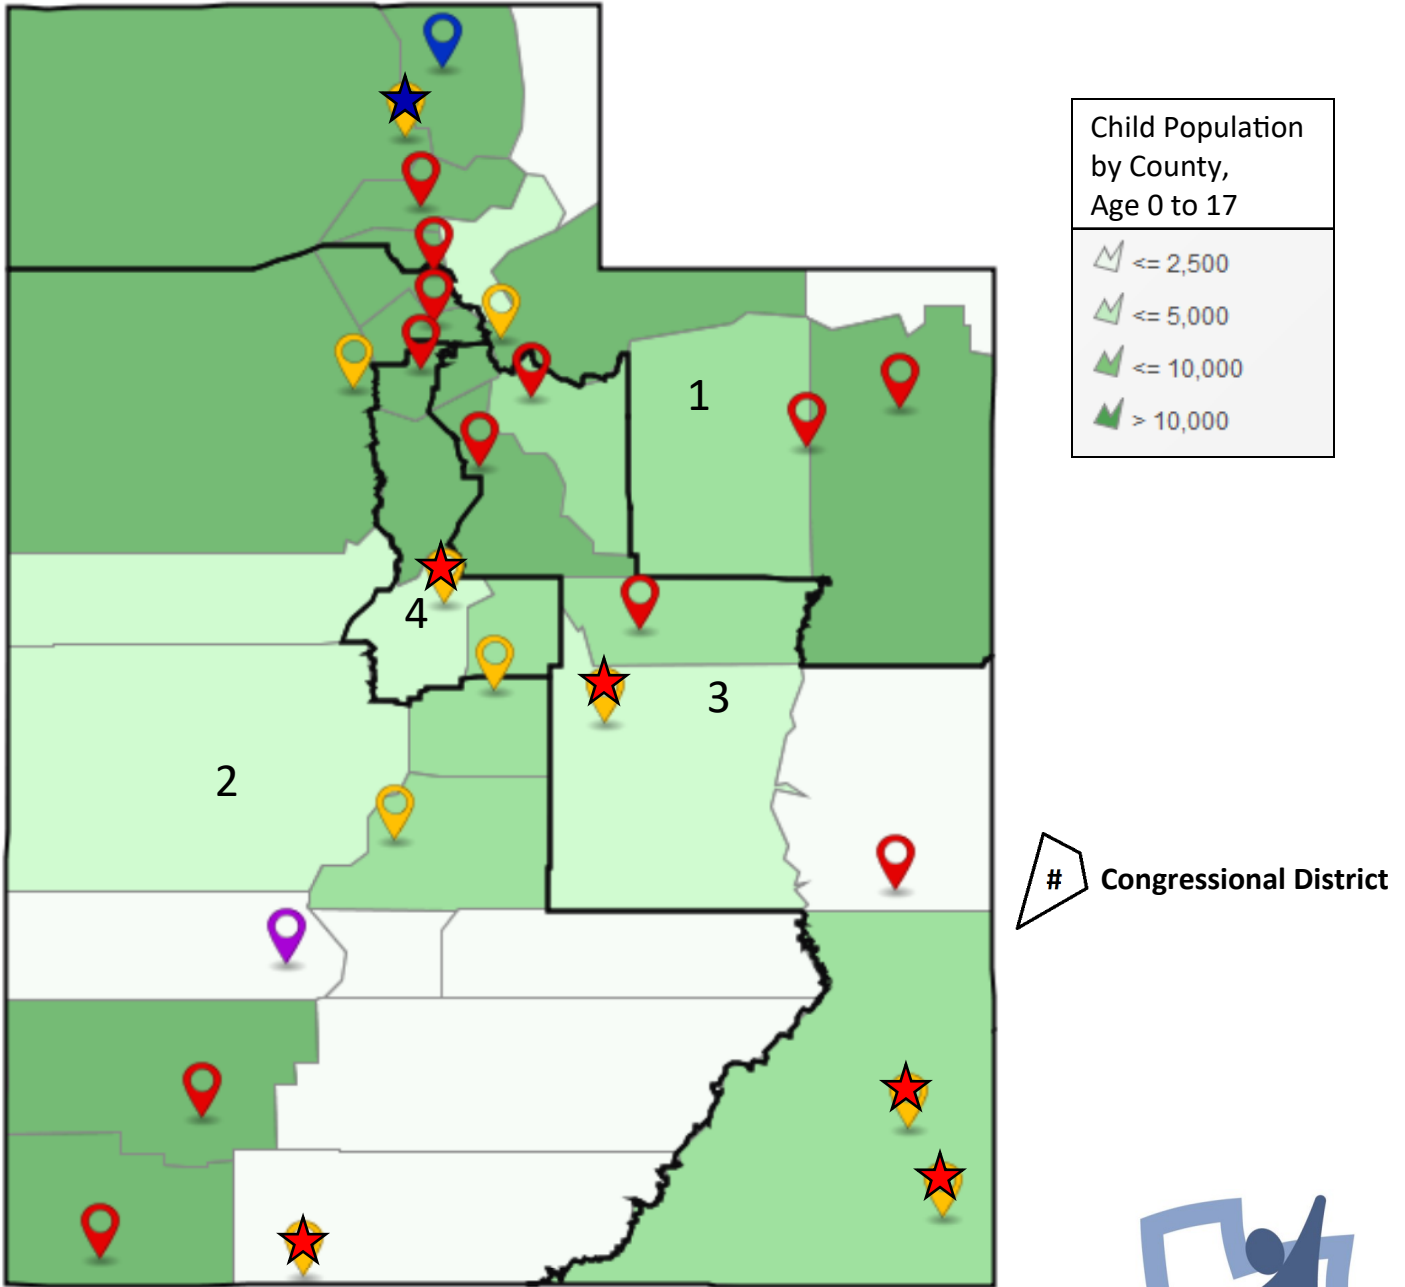

Utah Children's Justice Centers

Membership Status, Congressional Districts, Child (Under Age 18) Population by County

National Children's Alliance Membership Status

- | | | | |
|--|--|--|--|
| | Accredited Member | | Non-Member CJC/MDT |
| | Associate/Developing Member | | Non-Member Satellite of an Accredited CJC |
| | NCA-Member Satellite of Accredited CJC | | Non-Member Satellite of an Associate/Dev CJC |